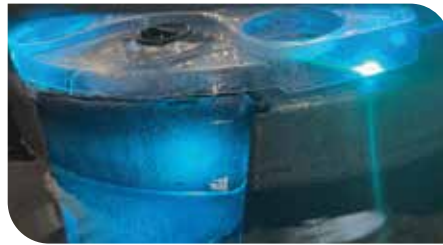

SPARTAN SPAS

Feeling

HAVE THE MOST STANDARD FEATURES OF ANY ENTRY LEVEL HOT TUB

Lighting Ambience

Waterfall LED back lighting, an LED main light and LED sconce or exterior panel lighting all work in unison to provide a color show that you select, personally.