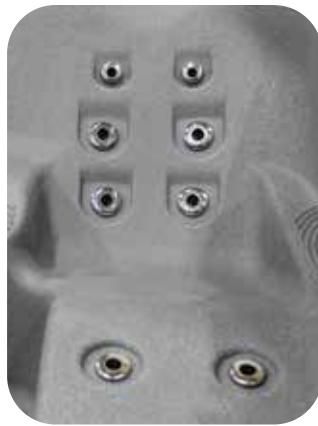

Finally, the side panels have been designed and optimized to provide easy access during maintenance.

PLUG & PLAY

As soon as the spa is delivered, plug it into a standard 120V outlet and start using it right away!

FEATURES

Multimedia tray

Sensation massage zones of the feet and hands

Double lounge with multi-level bottom

Ergonomic seats with specialized massage for maximum comfort

Ergonomic bed with back, leg and foot massage

Angled headrests for maximum relaxation

LED Waterfall With New Exclusive Design for Monsoon

Sensation

Massage Zones

SPECIFICATIONS

Size:84" x 76" x 36"
 Dry Weight (pounds, estimated): 345
 Water Capacity (litres, estimated):1,000
 Full Weight (pounds, estimated):2,610
 Seating Layout: 4 - 5
 Stainless Steel Jets: 24
 Waterfall: LED Back Lighting
 Lighting: LED
 Friction Heating: InnovaFlow System
 Structure:Rotationally Molding Polyethylene
 Insulation: Thermo Layer Insulation
 (thermal cabin effect)
 Equipment pack:Balboa VS300
 Top Side Control:Balboa VL260
 Pump:2 hpr, 2 vitesses
 Heater: Balboa M7 St St-1.0/4.0 kw
 Power Requirements:120V / 15amp,
 240V / 40amp**
 Electrical Certification: UL, CSA
 Cover:Vinyl 4/2