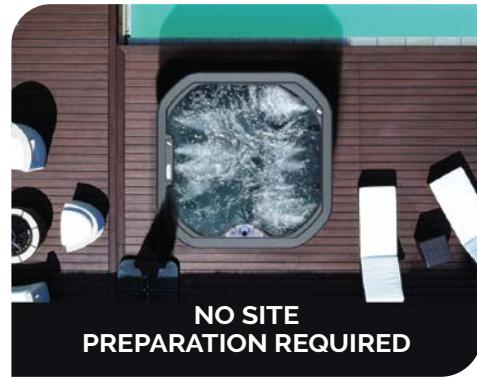

CASH & CARRY

INTEGRATED HAND RECESS

NO SITE PREPARATION REQUIRED

SIMPLE ELECTRICAL 120V CONNECTION

CONV. 240V

RECOGNIZED COMPONENTS & EQUIPMENT MANUFACTURERS

ENHANCED JET PERFORMANCE

100% FULL SIZE ON-OFF JETS